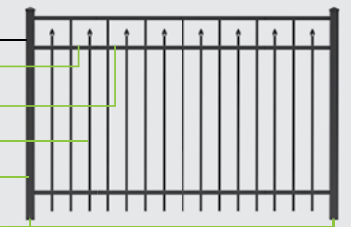

Pools/Protection Fence Series Overview

HAVEN SERIES

Best

Colors Available:

- 1 1/16" x 1 1/2" Decorative Rails (1)
- Corigin™ Technology (2)
- 3/4" x 3/4" Pickets
- 2 1/2" x 2 1/2" Posts
- 8' Wide Panels

HOME SERIES

Better

Colors Available:

- 1" x 1" Square Rails (1)
- Corigin™ Technology (2)
- 5/8" x 5/8" 'Home' Pickets
- 2" x 2" Posts
- 6' Wide Panels

HARBOR SERIES

Basic

Colors Available:

- 1" x 1" Square Rails (1)
- 5/8" x 5/8" 'Harbor' Pickets
- 2" x 2" Posts
- 6' Wide Panels