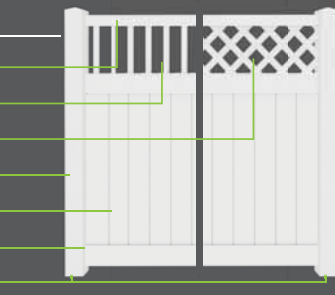

HARBOR SERIES

Basic

Colors Available: 1¾" x 2¾" Top Rail

1¾" x 1¾" Picket with 3¾" Spacing

2.85" Classic Lattice

5" x 5" Posts

6" Standard Tongue & Groove Boards

1¾" x 5½" Rails

6' Wide Panels