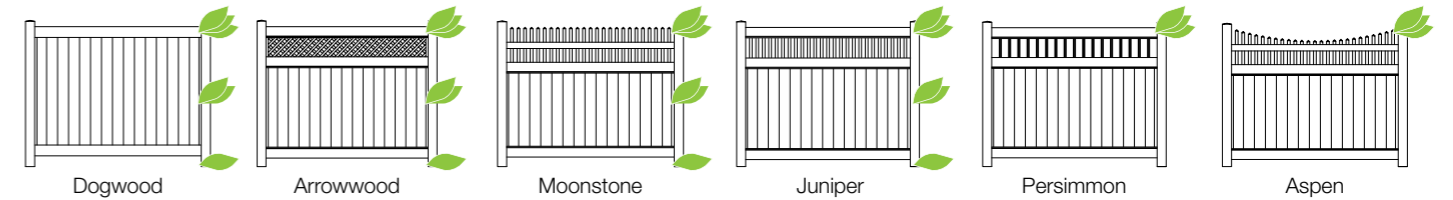

Series	Picket Features					Ingenuities
	Widths	Heights	Rails	Picket Size	Colors	SolarGuard™
HAVEN SERIES	8'	3', 4', 5', 6'	3½" Top / 6" Bottom	1½" - 3"	White, Sand, Wicker	✓
HARBOR SERIES	6'	4'	3½" Top and Bottom	1½" - 3"	White, Sand	✓

Colors Available:

Granite Drop Rail

Chestnut Scallop

AY tip

All ActiveYards® aluminum fences can also be utilized as a decorative solution to add curb appeal to your home.

Available panel sizes and colors vary by style. Not all heights and colors available in all styles. Please contact an ActiveYards dealer or representative for full product list or visit www.activeyards.com for more information.