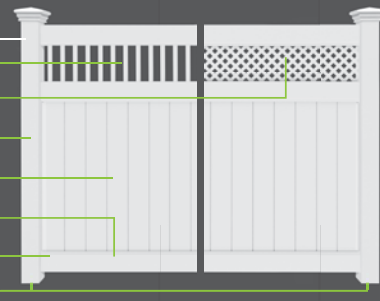

Privacy Fence Series Overview

HAVEN SERIES

Best

Colors Available: 1½" x 1½" Picket with 2¼" Spacing

1.15" Privacy Lattice

5" x 5" Posts

6" GlideLock™ 'Haven' Boards (1)

2" x 6" Decorative Rails (2)

Aluminum Insert (3)

8' Wide Panels

Cambium™ Cypress
*select panels