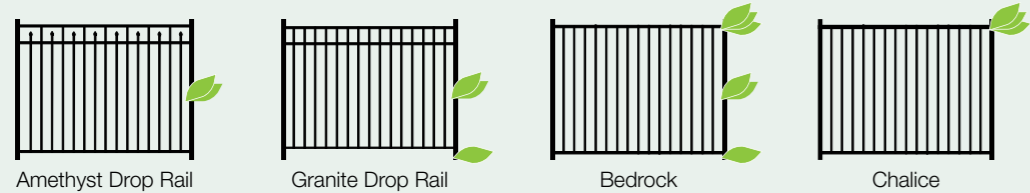

Series	Picket Features					Ingenuities
	Widths	Heights	Rails	Picket Size	Colors	SolarGuard™
HAVEN SERIES	8'	3', 4', 5', 6'	3½" Top / 6" Bottom	1½" - 3"	White, Sand, Wicker	✓
HARBOR SERIES	6'	4'	3½" Top and Bottom	1½" - 3"	White, Sand	✓

Colors Available:

Granite Drop Rail

Chestnut Scallop

AY tip

All ActiveYards® aluminum fences can also be utilized as a decorative solution to add curb appeal to your home.

Available panel sizes and colors vary by style. Not all heights and colors available in all styles. Please contact an ActiveYards dealer or representative for full product list or visit www.activeyards.com for more information.