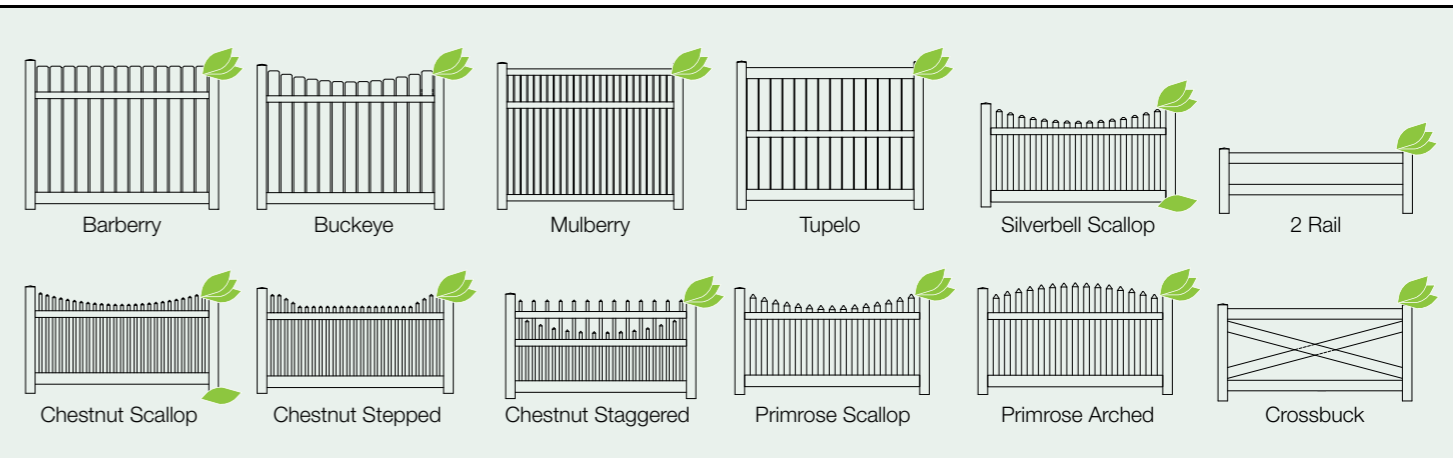

Environmentally Friendly

We are committed to helping protect the environment and preserving our planet's natural beauty, which is why ActiveYards® and our dealers actively recycle any unused vinyl and aluminum products. So far we've helped recycle millions of pounds of fencing materials for other uses.