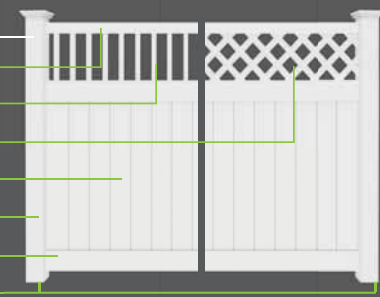

Privacy Fence Series Overview

HAVEN SERIES

Best

Colors Available: 1½" x 1½" Picket with 2¼" Spacing

1.15" Privacy Lattice

5" x 5" Posts

6" GlideLock™ 'Haven' Boards (1)

2" x 6" Decorative Rails (2)

Aluminum Insert (3)

8' Wide Panels

Cambium™ Cypress
*select panels

HOME SERIES

Better

Colors Available: 1¾" x 2¾" Top Rail

1¾" x 1¾" Picket with 3¾" Spacing

2.85" Classic Lattice

6" GlideLock™ 'Home' Boards (1)

5" x 5" Posts

1¾" x 7" Rails

8' Wide Panels

HARBOR SERIES

Basic

Colors Available: 1¾" x 2¾" Top Rail

1¾" x 1¾" Picket with 3¾" Spacing