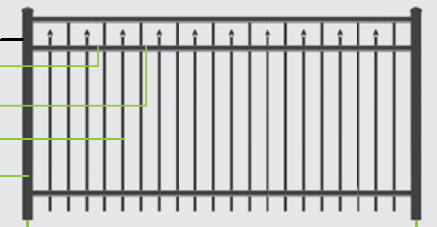

Pools/Protection Fence Series Overview

HAVEN SERIES

Best

Colors Available:

- 1 1/16" x 1 1/2" Decorative Rails (1)
- Corigin™ Technology (2)
- 3/4" x 3/4" Pickets
- 2 1/2" x 2 1/2" Posts
- 8' Wide Panels

HOME SERIES

Better

Colors Available:

- 1" x 1" Square Rails (1)
- Corigin™ Technology (2)
- 5/8" x 5/8" 'Home' Pickets
- 2" x 2" Posts
- 6' Wide Panels

HARBOR SERIES

Basic

Colors Available:

- 1" x 1" Square Rails (1)
- 5/8" x 5/8" 'Harbor' Pickets
- 2" x 2" Posts
- 6' Wide Panels