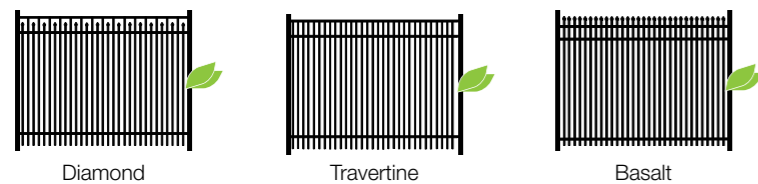

Series	Picket Features					Ingenuities
	Widths	Heights	Rails	Picket Size	Colors	SolarGuard™
HAVEN SERIES	8'	3', 4', 5', 6'	3½" Top / 6" Bottom	1½" - 3"	White, Sand, Wicker	✓
HARBOR SERIES	6'	4'	3½" Top and Bottom	1½" - 3"	White, Sand	✓

Colors Available:

Granite Drop Rail

Chestnut Scallop

AY tip

All ActiveYards® aluminum fences can also be utilized as a decorative solution to add curb appeal to your home.

Available panel sizes and colors vary by style. Not all heights and colors available in all styles. Please contact an ActiveYards dealer or representative for full product list or visit www.activeyards.com for more information.