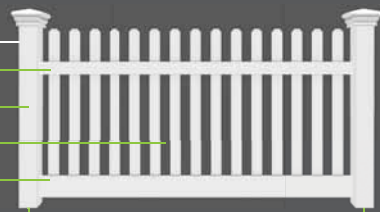

Colors Available: 2" x 3½" Top Rail

5" x 5" Posts

Narrow Spacing

2" x 6" Bottom Rail

8' Wide Panels

HARBOR SERIES

Basic

Colors Available: 2" x 3½" Rails