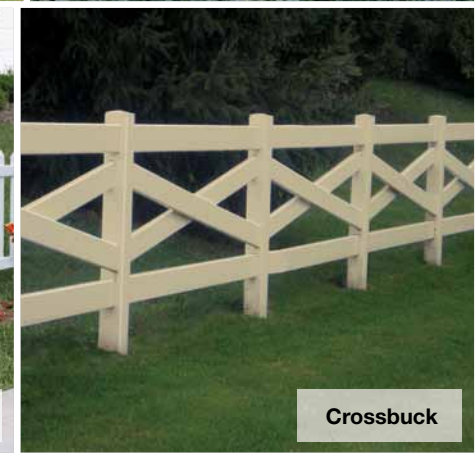

Buckeye

Slate

Want a decorative touch and some privacy? Try mixing styles. There's no reason not to include both privacy and picket fencing in the same project.

Primrose Arched

Tupelo

2 Rail

Chestnut Staggered Scallop

Buckeye

Mulberry

Barberry

Chestnut Stepped

Primrose Scallop

Crossback

Fencing doesn't always have to be about boundaries. Decorative fencing solutions incorporated with your landscaping provide a complete, finished look to your yard.

Custom

Looking for something truly unique to enhance the beauty of your home? ActiveYards® offers custom fencing to meet your needs. From our Harmony program to our extensive line of gates and gate hardware, we have the finishing touches you need.