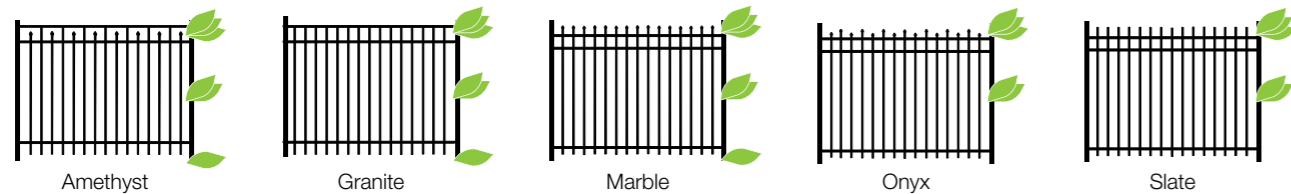

Colors Available:

Series	Privacy Features						Ingenuities			
	Widths	Heights	Locking Boards	Rails	Alum.	Deco.	Colors	SolarGuard™	GlideLock™	Cambium™
HAVEN SERIES	8'	4', 5', 6', 8'	GlideLock™	6"	✓	✓	White, Sand, Wicker, Cypress*	✓	✓	✓
HOME SERIES	8'	6'	GlideLock™	7"			White, Sand	✓	✓	
HARBOR SERIES	6'	6'	Tongue & Groove	5.5"			White, Sand	✓		

Series	Picket Features					Ingenuities
	Widths	Heights	Rails	Picket Size	Colors	SolarGuard™
HAVEN SERIES	8'	3', 4', 5', 6'	3½" Top / 6" Bottom	1½" - 3"	White, Sand, Wicker	✓
HARBOR SERIES	6'	4'	3½" Top and Bottom	1½" - 3"	White, Sand	✓

Colors Available:

Granite Drop Rail

Chestnut Scallop

AY tip

All ActiveYards® aluminum fences can also be utilized as a decorative solution to add curb appeal to your home.

Available panel sizes and colors vary by style. Not all heights and colors available in all styles. Please contact an ActiveYards dealer or representative for full product list or visit www.activeyards.com for more information.