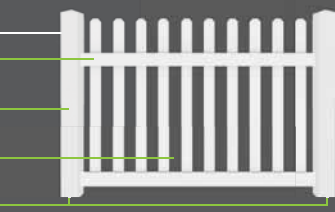

HARBOR SERIES

Basic

Colors Available: 2" x 3½" Rails

4" x 4" Posts

Wide Spacing

6' Wide Panels