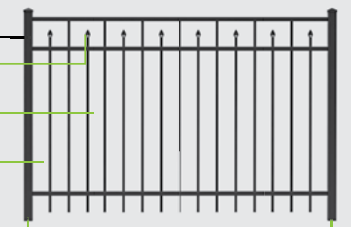

Better

Colors Available:

- 1" x 1" Square Rails (1)
- Corigin™ Technology (2)
- 5/8" x 5/8" 'Home' Pickets
- 2" x 2" Posts
- 6' Wide Panels

HARBOR SERIES

Basic

Colors Available:

- 1" x 1" Square Rails (1)
- 5/8" x 5/8" 'Harbor' Pickets
- 2" x 2" Posts
- 6' Wide Panels

Privacy Fence Series Overview

HAVEN SERIES

Best

Colors Available: 1½" x 1½" Picket with 2¼" Spacing

1.15" Privacy Lattice

5" x 5" Posts

6" GlideLock™ 'Haven' Boards (1)

2" x 6" Decorative Rails (2)